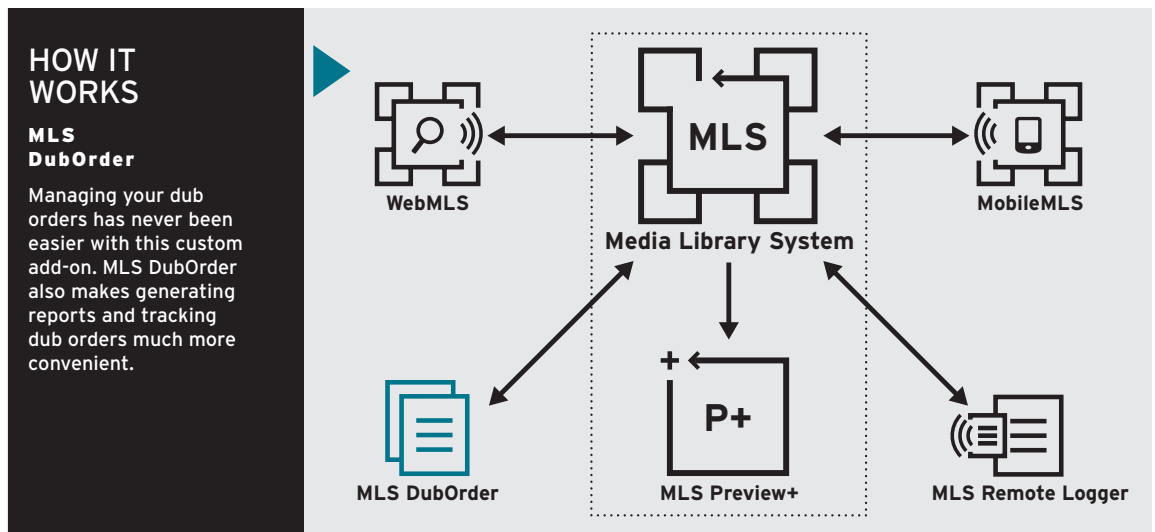

DubOrder can help you process dub orders faster, saving time and increasing productivity. Plus, the software can be customized to your specifications to support your current dub system and meet your exact needs.

“Nesbit allows us to have access to all of the information we need at the click of a button.”

MANAGER,
POST PRODUCTION,
MAJOR CABLE NETWORK

PRODUCT BENEFITS

Efficient Dub Orders + Easily search for the assets you want dubbed + Search results are automatically exported to your Dub Order System + Additional instructions can be added to existing dub orders	Detailed Reports + Inquiries can be sorted by title, user, department, company or account code + Access can be limited to query-only functions + Report templates can be custom designed and saved	Smart Order Tracking + Know the status of your orders: completed, partially fulfilled or still open + Order details can include technical specifications and shipping instructions + Redundant dub order requests can be avoided	Cost-Effective Processes + Accurate MLS search reduces incorrect dub orders + Automatic functions help increase productivity + Customization ensures compatibility with your existing system

PRODUCT SUITE DIAGRAM

SALES
PO BOX 106
NEW YORK, NY 10021
212.268.2717

DEVELOPMENT & SUPPORT
243 NORTH UNION ST, STE 112
LAMBERTVILLE, NJ 08530
609.397.7720

INFO@NESBIT.COM
WWW.NESBIT.COM